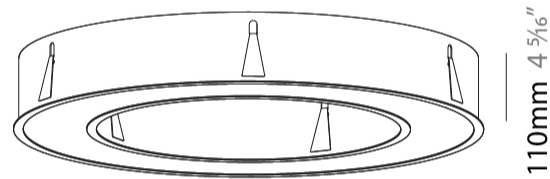

GENERAL

Series: Glorious
 Subseries: Glorious
 Brand: Prolicht
 Division: Architectural
 Mounting Type: Recessed
 Mounting Location: Ceiling
 Subcategory: Ambient

PHYSICAL

Shape: Round
 Diameter (mm): 970
 Diameter (in): 38 ³/₁₆
 Height (mm): 110
 Height (in): 4 ⁵/₁₆
 Min. Recessing Depth (mm): 120
 Min. Recessing Depth (in): 4 ³/₄
 Light Distribution: Direct
 Weight (kg): 11.164
 Weight (lbs): 24.61
 Diffuser: [PMMA - Opal or Micro-Prism](#)
 Fixture Finish: [SSR / BKV / CWI / CRY / HAB / LAG / UFT / ITA / RUA / RUR / MIC / FTG / MYG / TWT / LOD / PUS / FRO / FUP / KIA / POP / BLS / SPG / MEY / GOH / GUM / CHC / COM / ABZ / JAG / OBR / MOS / ROR](#)
 Fixture Material: Aluminum
 Cut-out Measurements: 960mm / 37 13/16" x 640mm / 25 3/16"

110mm 4 ⁵/₁₆"

Ø 628mm 24 ³/₄"

Ø 970mm 38 ³/₁₆ "

960mm x 640mm
 37 ¹³/₁₆" x 25 ³/₁₆"

120mm
 4 ³/₄"

10 - 15mm
 3 ³/₈" - 9 ¹/₁₆"

A37505-

PROJECT _____

GENERAL

Series: Glorious
 Subseries: Glorious
 Brand: Prolicht
 Division: Architectural
 Mounting Type: Recessed
 Mounting Location: Ceiling
 Subcategory: Ambient

PHYSICAL

Shape: Round
 Diameter (mm): 1270
 Diameter (in): 50
 Height (mm): 110
 Height (in): 4 ⁵/₁₆
 Min. Recessing Depth (mm): 120
 Min. Recessing Depth (in): 4 ³/₄
 Light Distribution: Direct
 Weight (kg): 15.446
 Weight (lbs): 34.05
 Diffuser: PMMA - Opal or Micro-Prism
 Fixture Finish: SSR / BKV / CWI / CRY / HAB / LAG / UFT / ITA / RUA / RUR / MIC / FTG / MYG / TWT / LOD / PUS / FRO / FUP / KIA / POP / BLS / SPG / MEY / GOH / GUM / CHC / COM / ABZ / JAG / OBR / MOS / ROR
 Fixture Material: Aluminum
 Cut-out Measurements: 1260mm / 49 5/8" x 940mm / 37"